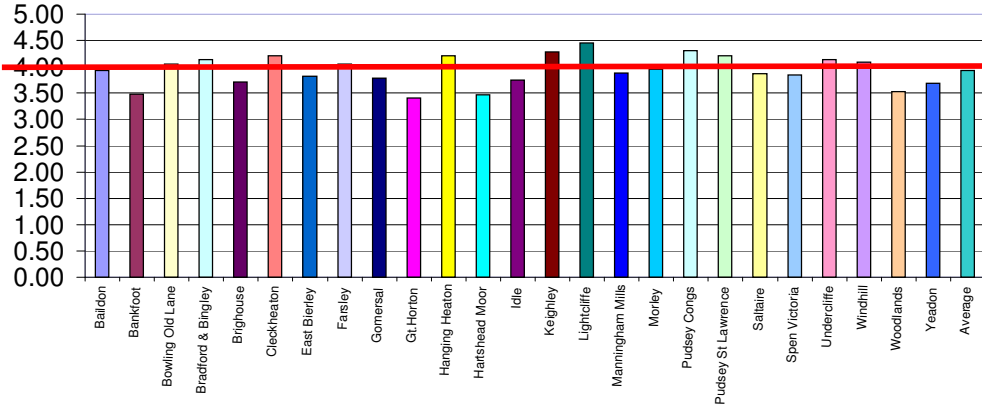

Bradford League Overall Umpires Pitch Markings

Bradford League Umpires Outfield Markings

Bradford League Captains Pitch Markings

Bradford League Captains Outfield Markings