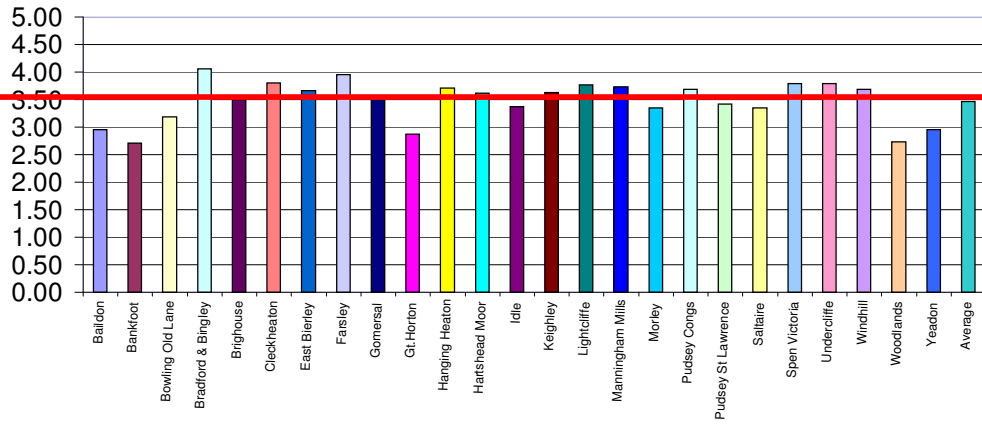

Bradford League Overall Umpires Pitch Markings

Bradford League Umpires Outfield Markings

Bradford League Captains Pitch Markings

Bradford League Captains Outfield Markings