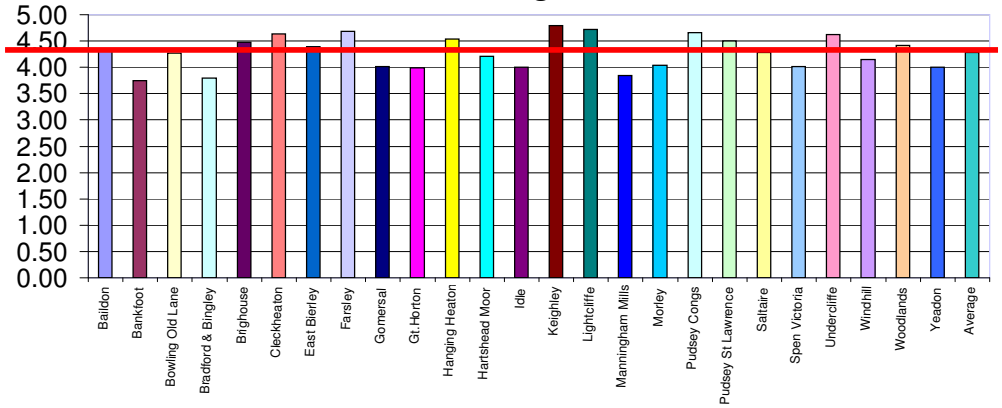

Bradford League Overall Umpires Pitch Markings

Bradford League Umpires Outfield Markings

Bradford League Captains Pitch Markings

Bradford League Captains Outfield Markings