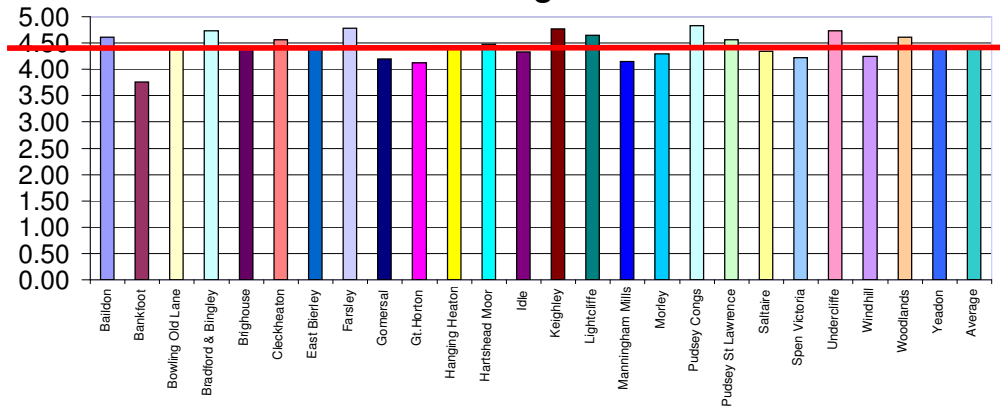

### Bradford League Overall Umpires Pitch Markings

### Bradford League Umpires Outfield Markings