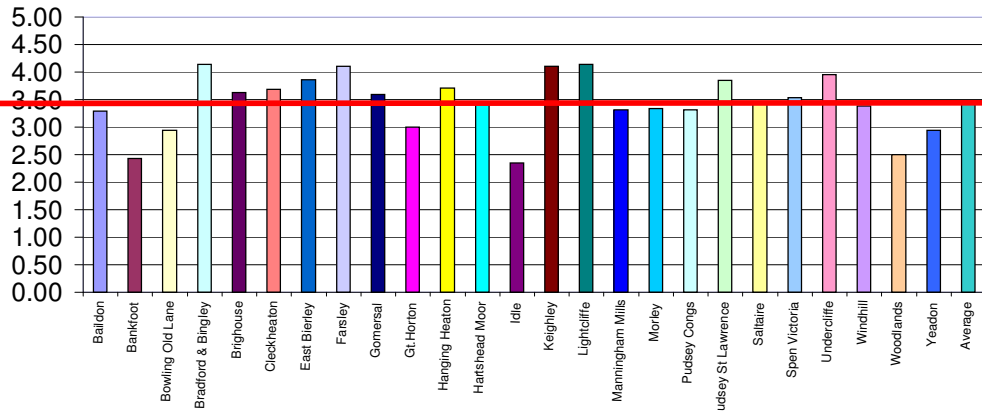

Bradford League Captains Pitch Markings