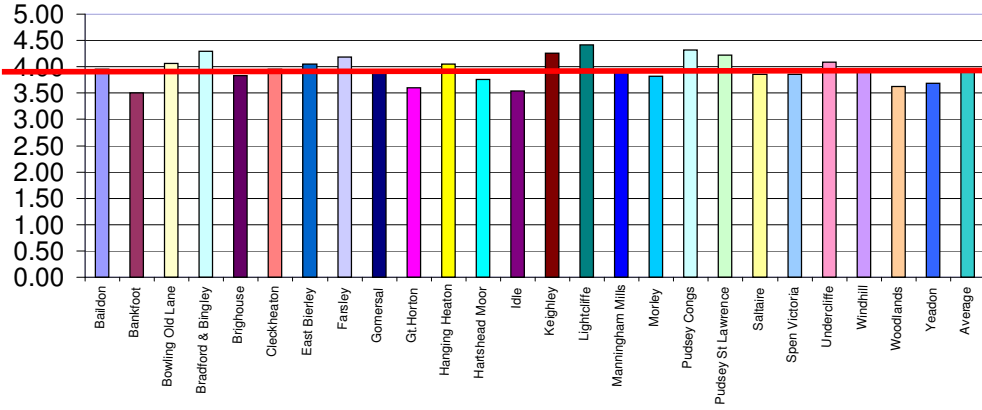

### Bradford League Overall Umpires Pitch Markings

### Bradford League Umpires Outfield Markings